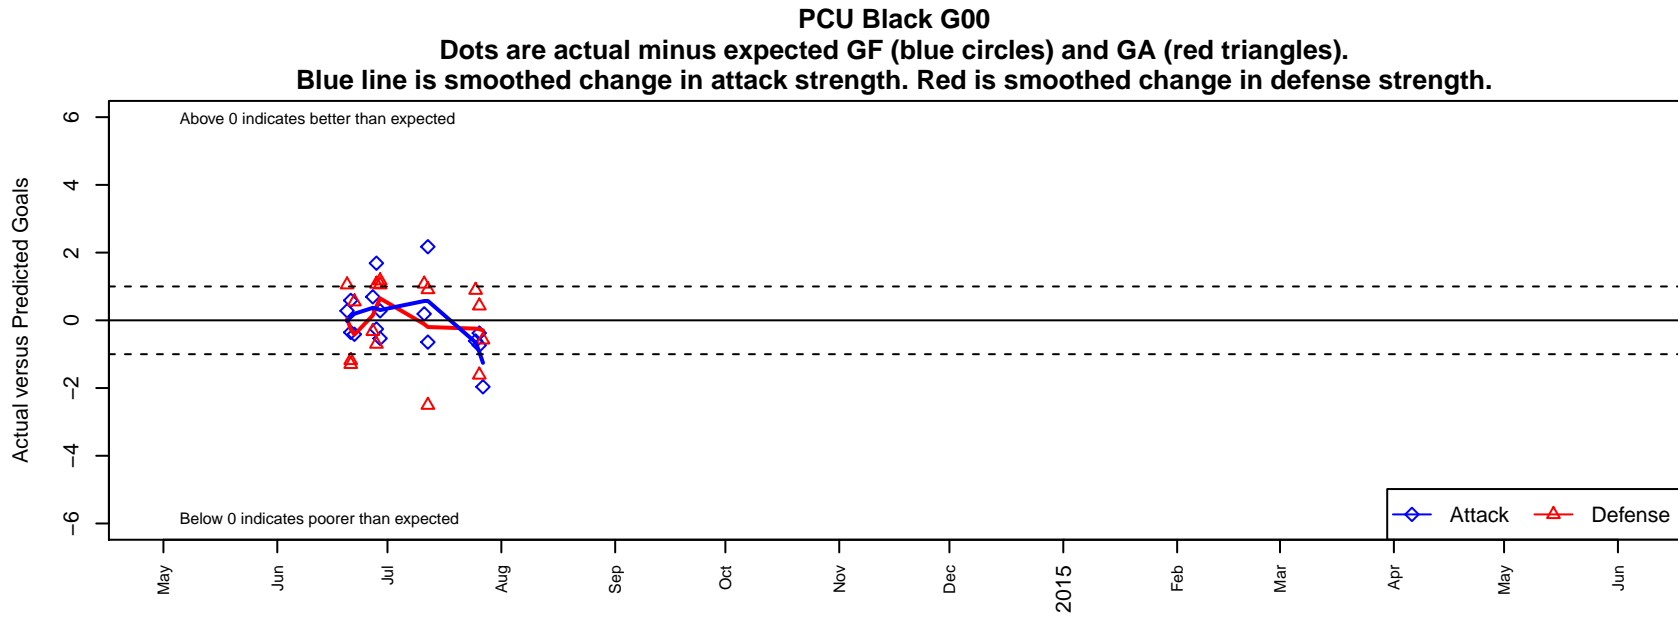

PCU Black G00

Portland City United SC
 Portland, OR
 G00 total strength=925
 attack=1.24 defense=1.91

alt names used:
 PCU 00 Girls Black
 PCU 00 Girls Black
 PCU 00 Girls Black
 PCU OO GIRLS BLACK

Venues played:
 2014 Cascadia Challenge GU14
 2014 Clash At the Border Gold/Silver U14
 2014 PCU Summer Classic U14
 2014 Crossfire Select Cup GU14 Silver

**attack and defense variance (black dot)
relative to other teams
and top 10 in region**

**attack and defense rating
relative to others at age
and all opponents in last 13 months**

**attack and defense rating
relative to others at age
and all opponents in last 13 months**

Performance relative to 13 month average

Performance relative to 13 month average

Distribution of opponents
 Red = Lose zone, Blue = Win zone, Green = Even
 Black line separates win/lose zones

lot. A=Neither has attack advantage, B=Opponent has both attack and defense advantage, C=Opponent has both attack and defense disadvantage, D=Both have